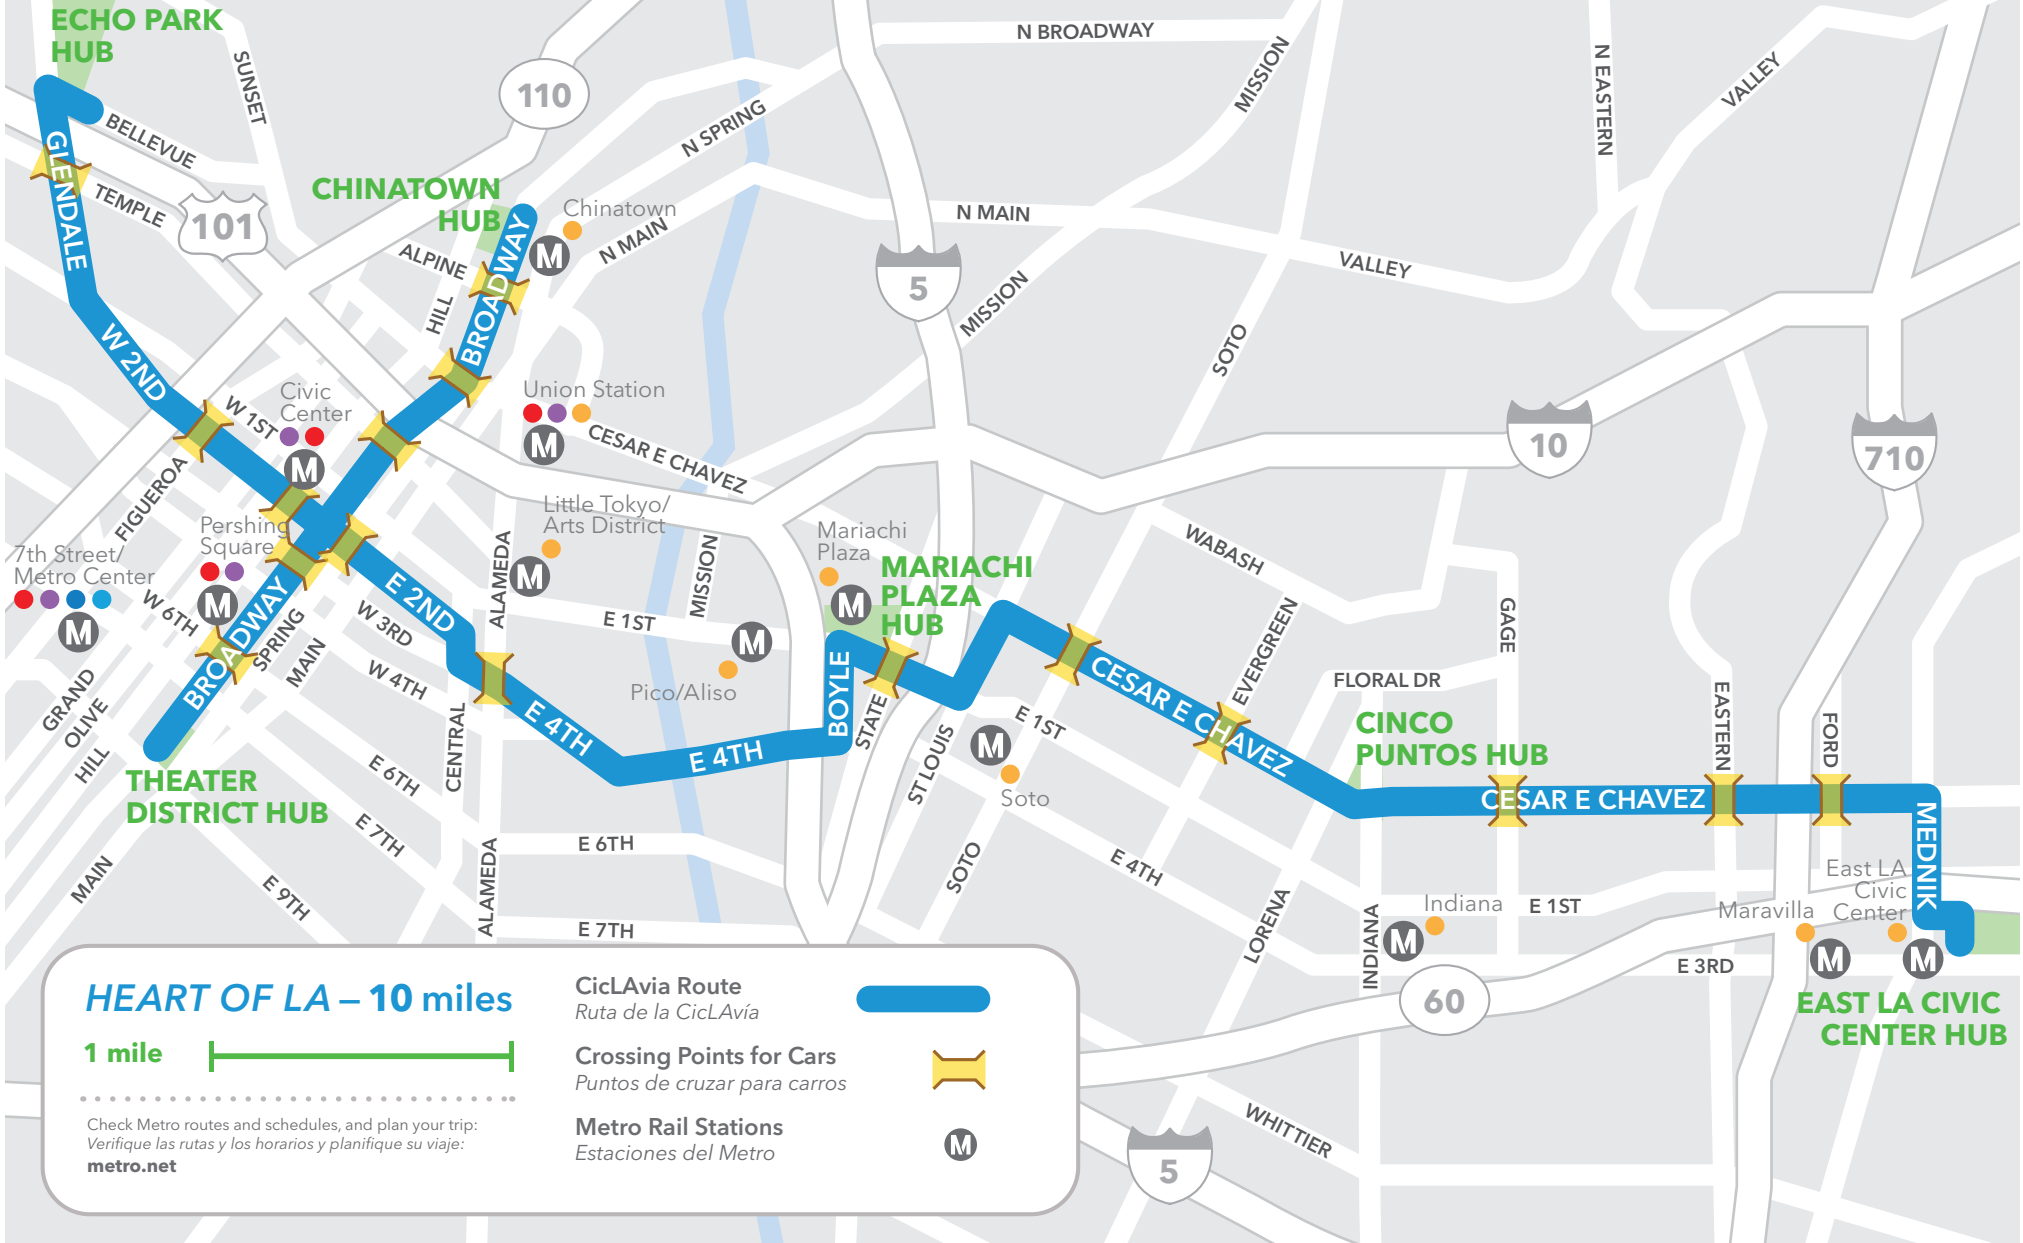

HEART OF LA
OCTOBER 5, 2014
9am – 4pm

ECHO PARK HUB

CHINATOWN HUB

MARIACHI PLAZA HUB

CINCO PUNTOS HUB

THEATER DISTRICT HUB

EAST LA CIVIC CENTER HUB